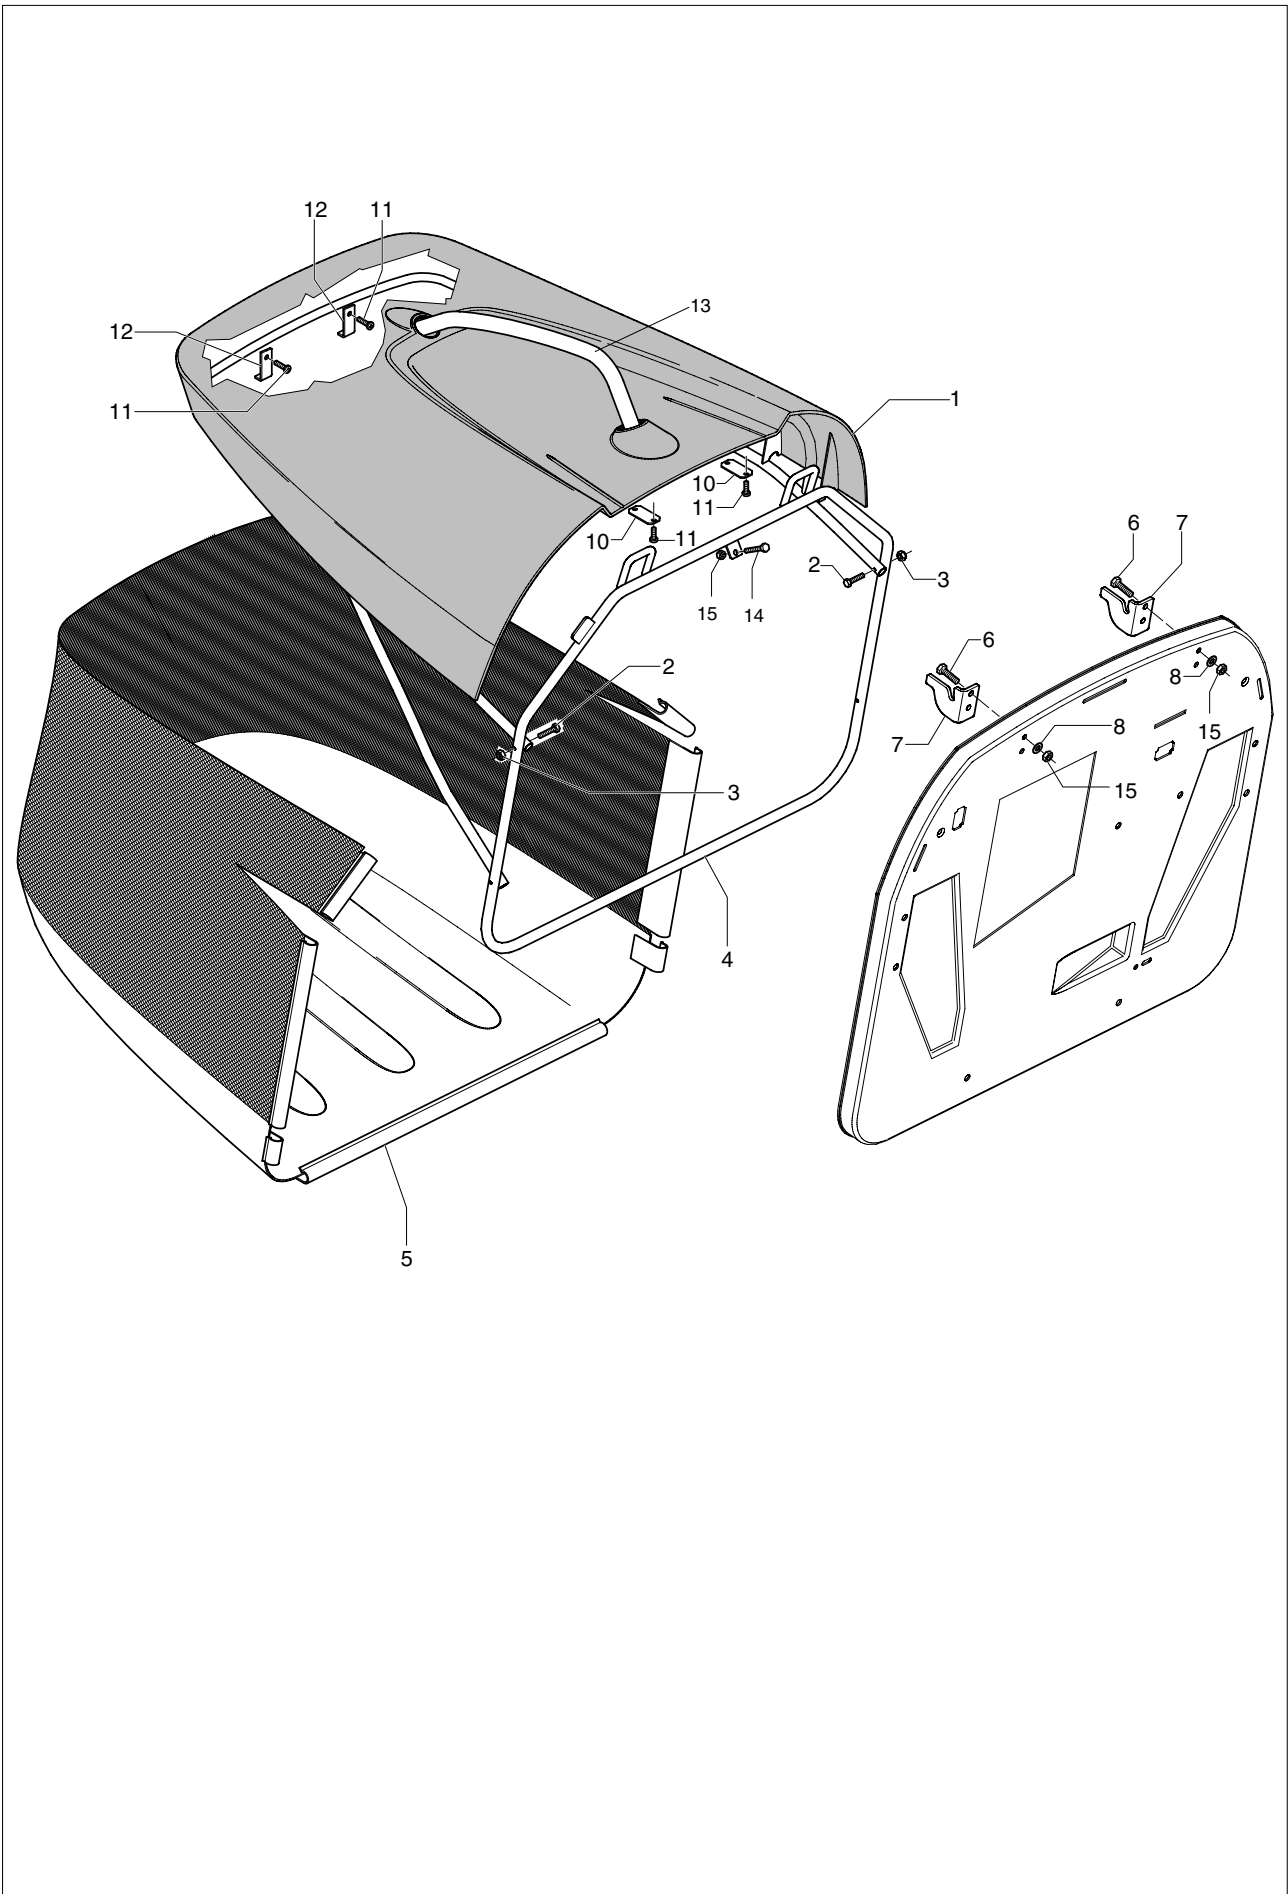

Pos.	PN ELX	MEP Pn°	DESCRIPTION	Q.ty
1	531212152	10340371	grass-bag cover yellow	1
1	531213065	10340372	grass-bag cover red	1
2	531212809	10341300	screw M5X30	6
3	531208492	20282100	nut M5 H7	6
4	531211446	10340263	frame grass-bag	1
5	531211456	10340273	grass-bag	1
6	531208053	20122600	screw M6x20 TE	4
7	531212141	10340453	plate	2
8	531205377	10126000	washer 6x18x1,5	4
10	531212354	10341070	plate	2
11	531206433	10165300	screw D.3,5x16	6
12	531212353	10341060	plate	2
13	531212135	10340283	handle	1
14	531207441	10655200	screw TE M6x40	2
15	531208491	20281800	nut M6	6

: NEW PART