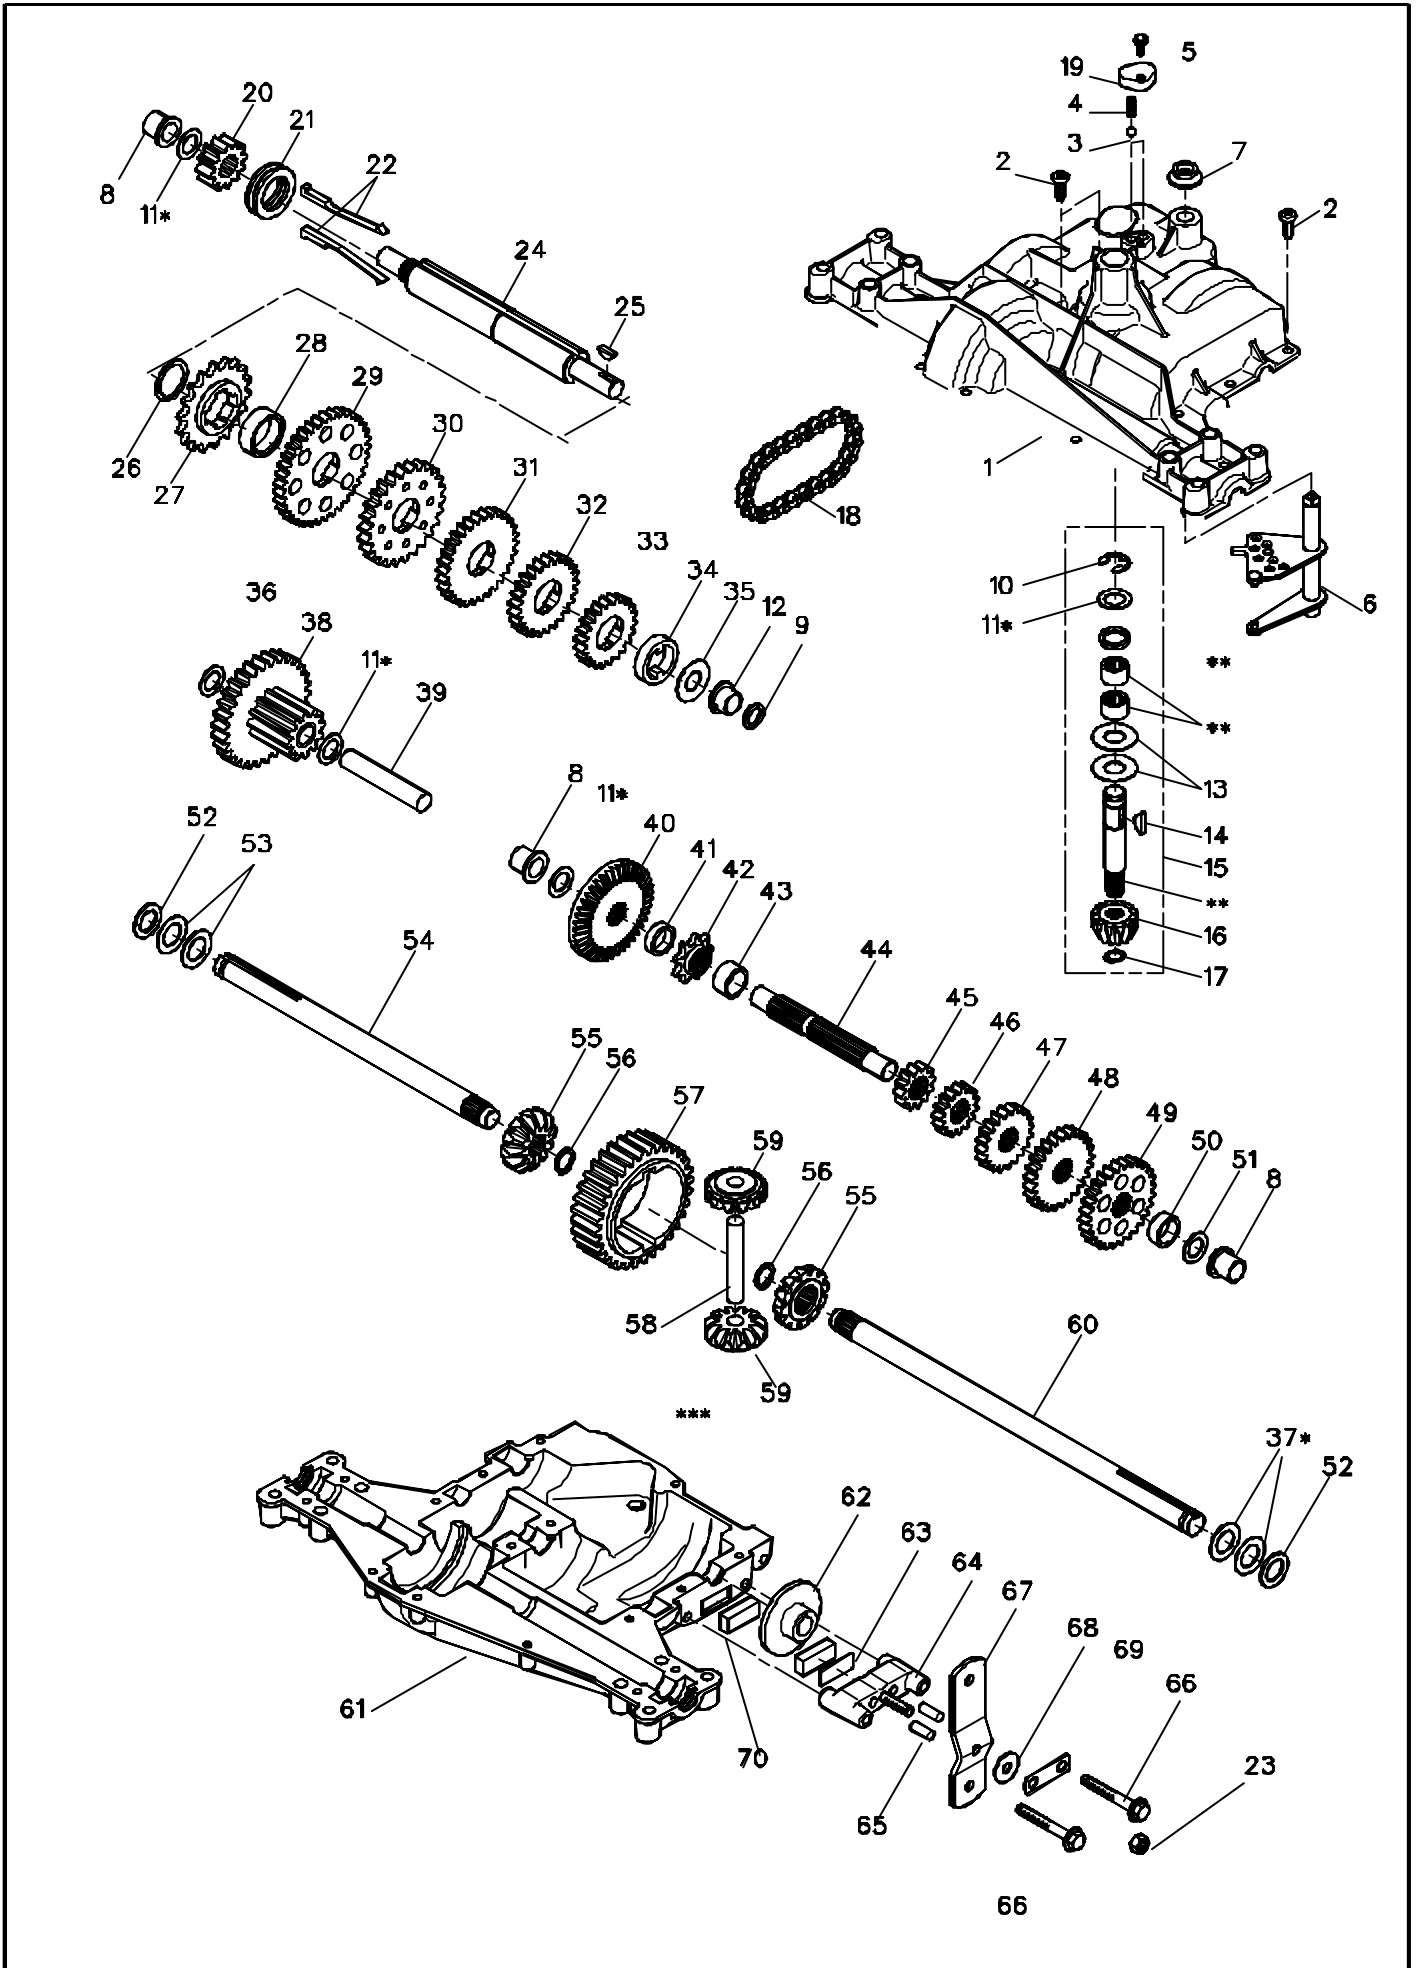

Pos.	PN ELX	MEP P/n°	DESCRIPTION	Q.ty	Pos.	PN ELX	MEP P/n°	DESCRIPTION	Q.ty
1	519537700	DANA5962-P	Housing, Upper	1	37	519541300	DANA4691	Assy, Kit,750 Shaft	1*
2	519537800	DANA1919	Screw, Tapping, 1/4-20	16	38	519541400	DANA6358	Assy, Gear, 12T & 30T	1
3	519537900	DANA5947	Ball, Detent	2	39	519541500	DANA3967	Shaft, Idler	1
4	519538000	DANA5948	Spring, Detent	2	40	519541600	DANA7003	Gear, Bevel, 36T	1
5	519538100	DANA840052	Screw, Tapping 10-24	1	41	519541700	DANA3630	Spacer,781X1.00X .281	1
6	519538200	DANA6517	Assy, Kit, Shifter	1	42	519541800	DANA3645	Sprocket, 9T	1
7	519538300	DANA7010	V-Ring	1	43	519541900	DANA5016	Spacer,.781X 1.00X.494	1
8	519538400	DANA5510	Bearing, Flange	3	44	519542000	DANA5015	Shaft, Drive	1
9	519538500	DANA5508	Seal, Oil	1	45	519542100	DANA5364	Gear, Spur, 12T	1
10	519538600	DANA1106	Ring, Retaining	1	46	519542200	DANA5406	Gear, Spur, 15T	1
11	519538700	DANA4689	Assy, Kit, Shim	4*	47	519542300	DANA3866	Gear, Spur, 20T	1
12	519538800	DANA5511	Bearing, Flange	1	48	519542400	DANA3719	Gear, Spur, 25T	1
13	519538900	DANA3876	Washer,632 X 1.38 X .046	2	49	519542500	DANA3868	Gear, Spur, 28T	1
14	519539000	DANA1746	Key, Woodruff,	1	50	519542600	DANA3714	Spacer.781 X1.00 X .375	1
15	519539100	DANA6205	Assy, Kit, Input Shaft	1	51	519542700	DANA1145	Washer.632X1.00X.060	1
16	519539200	DANA5620	Pinion, Bevel, 12T	1	52	519542800	DANA5130	Washer, Neoprene	2
17	519539300	DANA3624	Ring, Retaining	1	53	519542900	DANA3184	Washer .758X1.25X.031	2
18	519539400	DANA3625	Chain, 24 Pitches	1	54	519543000	DANA5529-1	Axle, LH	1
19	519539500	DANA5950	Cover, Detent	1	55	519543100	DANA5622	Gear, Miter, 12T	2
20	519539600	DANA5627	Gear, Spur, 12T	1	56	519543200	DANA5270	Ring, Retaining	2
21	519539700	DANA5303	Collar, Clutch	1	57	519543300	DANA3839	Gear, Spur, 32T	1
22	519539800	DANA4758	Assy, Kit, Clutch Keys	1	58	519543400	DANA3919	Shaft, Cross	1
23	519539900	DANA3847	Nut, Lock, 5/16-24	1	59	519543500	DANA5623	Gear, Miter, 12T, Idler	2
24	519540001	DANA5737	Shaft, Intermediate	1	60	519543600	DANA5529-2	Axle, RH	1
25	519540100	DANA1375	Key, Woodruff,	1	61	519543700	DANA5304-M	Housing, Lower	1
26	519540200	DANA3627	Ring, Retaining	1	62	519543800	DANA5960	Disc, Brake	1
27	519540300	DANA3830	Sprocket, 18T	1	63	519543900	DANA3758	Spacer, Brake Puck	1
28	519540400	DANA3841	Spacer, 1.13 X1.45X.494	1	64	519544000	DANA5554	Jaw, Brake	1
29	519540500	DANA5365	Gear, Spur, 37T	1	65	519544100	DANA3843	Pin, Dowel	2
30	519540600	DANA5407	Gear, Spur, 35T	1	66	519544200	DANA5562	Screw, 5/16-18 X 2.35	2
31	519540700	DANA3867	Gear, Spur, 30T	1	67	519544300	DANA7024	Lever, Actuating	1
32	519540800	DANA3783	Gear, Spur, 25T	1	68	519544400	DANA3760	Washer .321X1.00 .055	1
33	519540900	DANA3869	Gear, Spur, 22T	1	69	519544500	DANA5555	Bracket, Anti-Rotation	1
34	519541000	DANA5027	Spacer,1.133X1.50X.375	1	70	519544600	DANA3907	Puck, Friction	2
35	519541100	DANA3628	Washer,.64X1.37X.061	1	71	519544700	DANA4300	Grease	1
36	519541200	DANA1425	Washer, .63 X1.0 X.046	1					

* Use in various combinations to maintain proper clearances

*** Silicone Sealant to be applied between upper and lower housings (use Loctite Ultra Gray Silicone 5699 or equivalent)